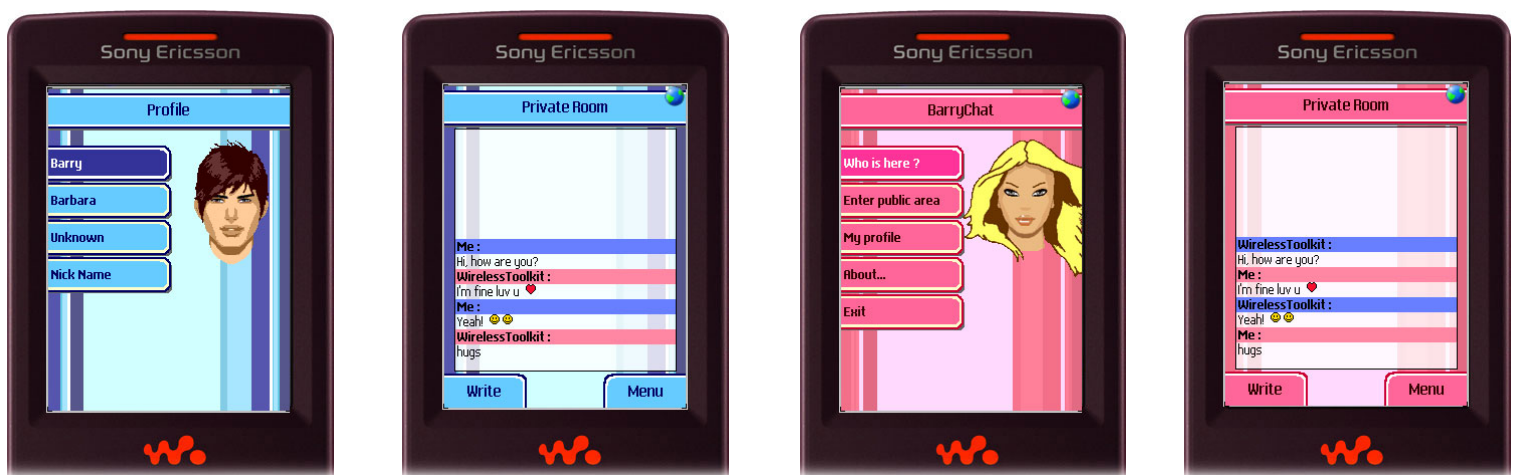

Barry Chat

Bluetooth chat application

Product Description

Barry Chat

Barry Chat is a bluetooth chat application for boys (Barry's) and girls (Barbara's). You can chat with everybody that's around you for free. You set your profile to Barry or Barbara, and off you go!!

This is a killer app for in the classroom, meetings, and on the work floor. People used to hand small notes to each other; now they will use Barry Chat. Apart from the ability to annoy anybody around you, it can also be used for getting a date.

Multiple Chats

You can have multiple conversations with people around you. All Barries and Barbaras are automatically added to the public room, so you can have a "class conversation".

You can use smilies and pre-defined sentences. If somebody doesn't have Barry Chat, you can still send him a message, and invite him to join.

Barry or Barbara

You can set your profile to "Barry" or "Barbara" which will change the look of the application and how people will detect you. So if you are in a club looking for a date, you will see who is a Barry and who is a Barbara.